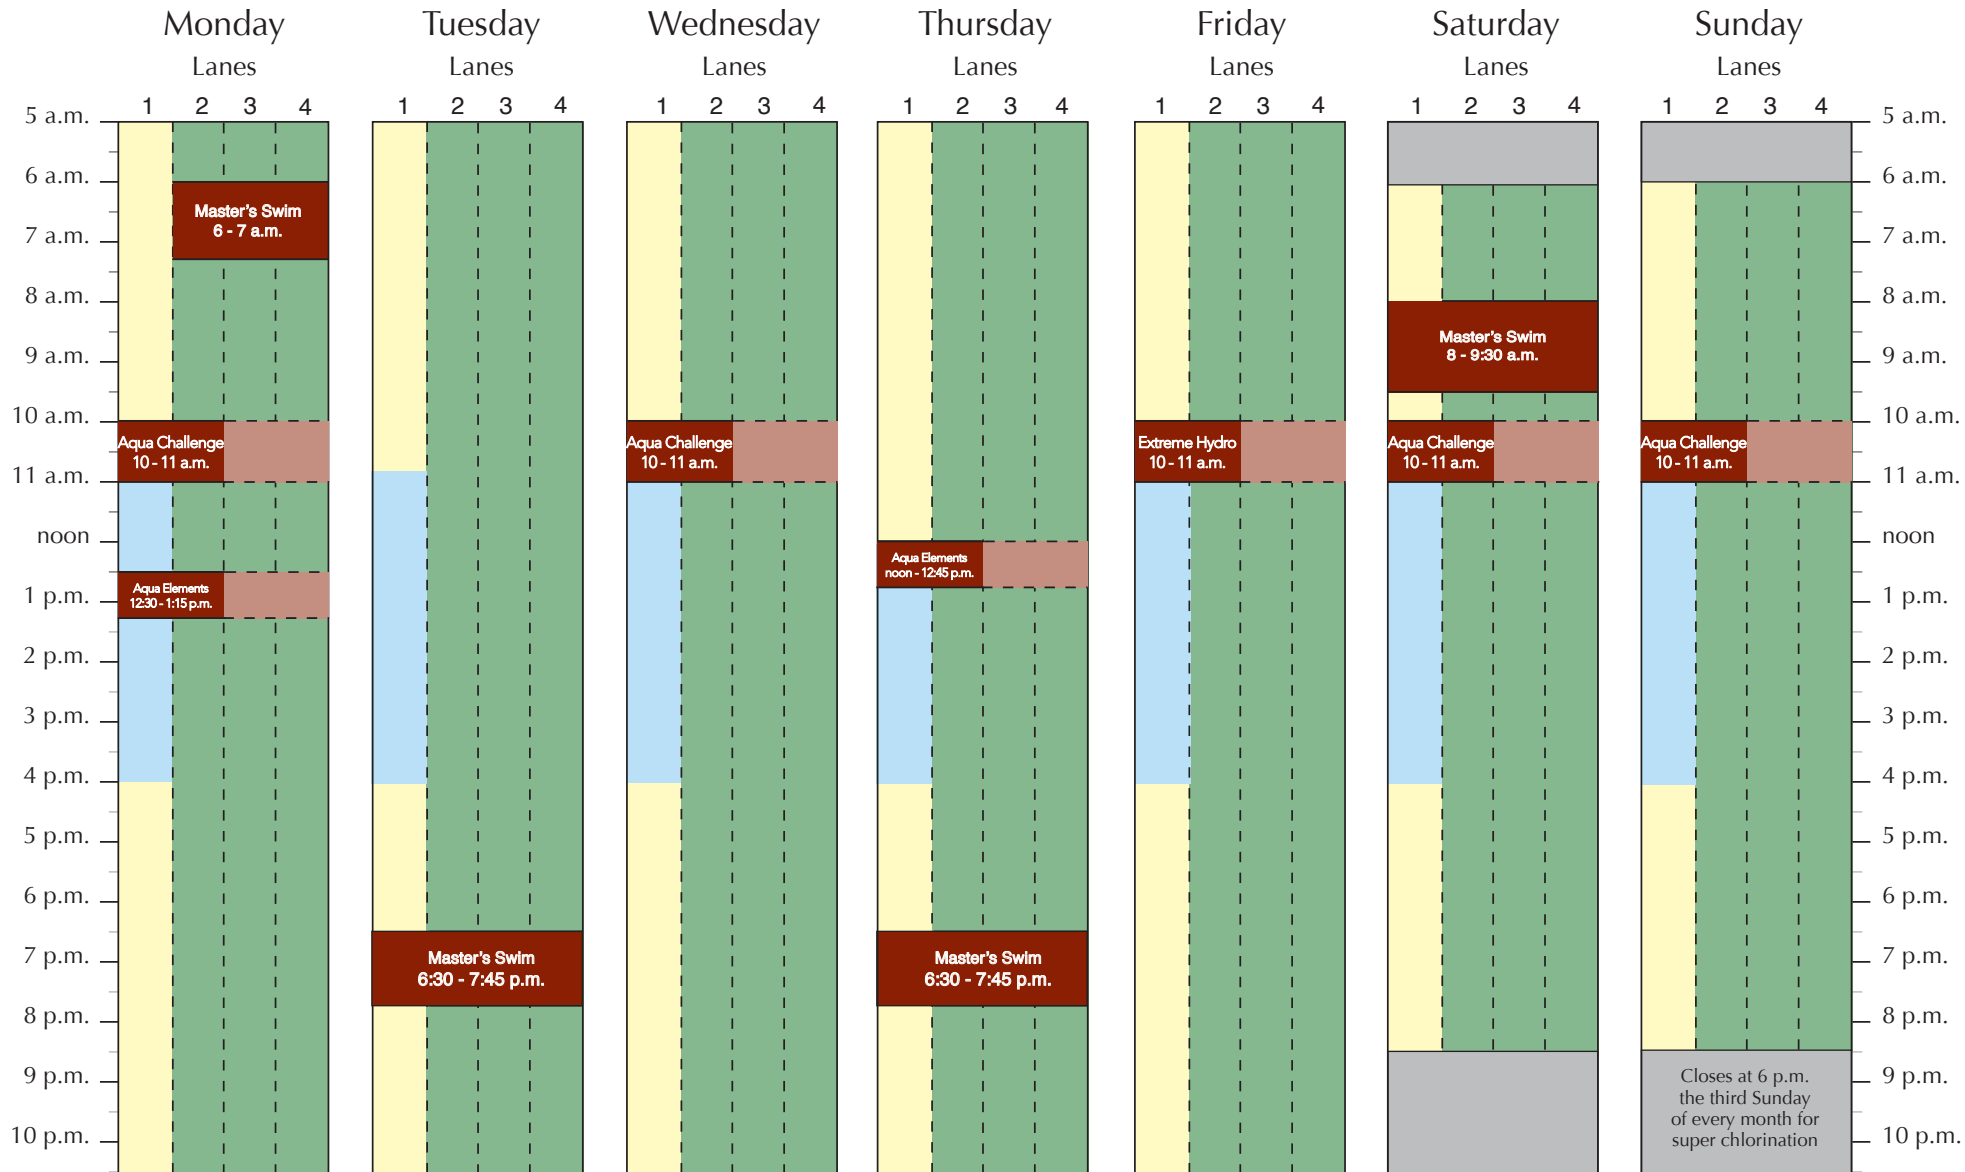

# NORTH OUTDOOR POOL SCHEDULE

- Indicates circle swimming lane availability
- Indicates lap swimming lane availability
- Indicates open lane availability
- Indicates classes occupying lane
- It may be necessary to use pool for water exercise classes
- It may be necessary during extreme temperatures to make additional lanes available to sunbathers